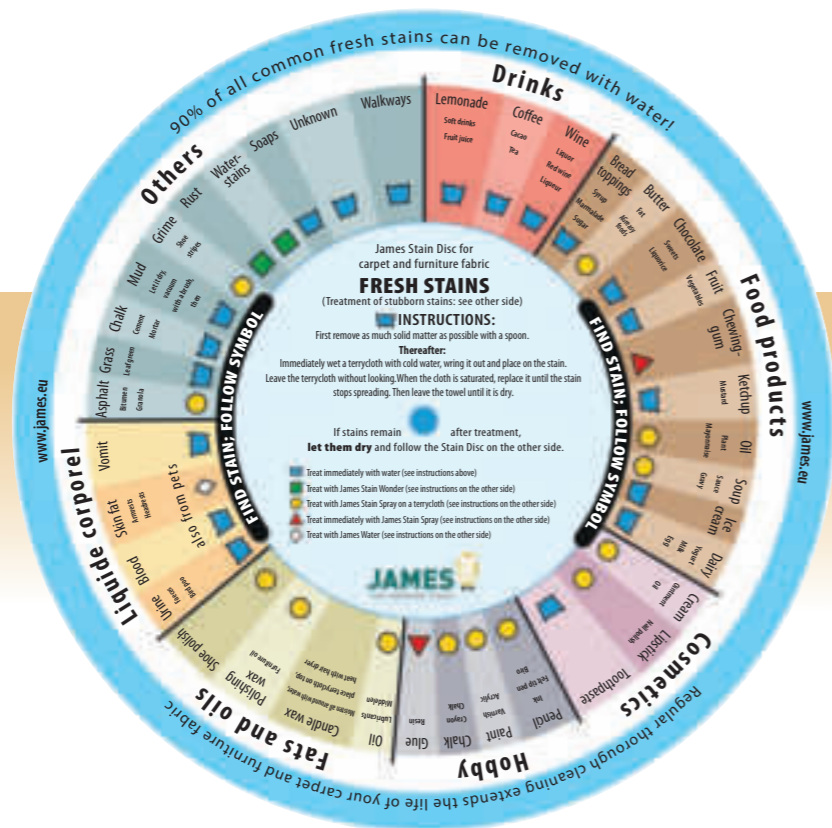

Maintenance & stain removal

The cleaning and maintenance label James has developed a number of unique services to help you in every situation.

One such free and unique service is

“James’ personal maintenance advice”

Cleaning with water

James is the only manufacturer of cleaning agents that states on the James stain disc and on the website that 90 percent of all fresh stains can be removed with water! James Stain Wonder’s labels even state that you can use it, but that you must first perform a test.

Accurate dosing

James always accurately indicates the dosage when applying the cleaning products. If you adhere to the regulations, the product will work optimally and your carpet will be spotless again!

Avoid sharp objects

In addition to following our cleaning and maintenance advice for your carpet, we recommend that you do not place pointy or sharp objects/ furniture on the carpet.