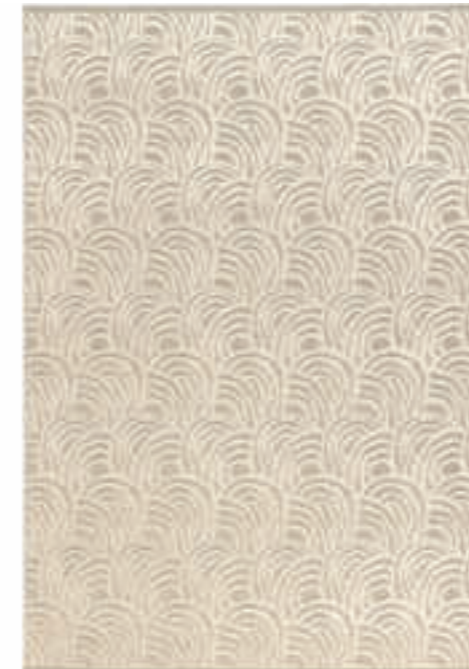

- standard sizes: 2 weeks
- special sizes: 4 weeks

beige/beige

grey/anthracite

grey/blue

beige/gold

Chiara 1018

QUALITY

- viscose, wool
- 1550g/m² - 4 mm
- machine made - Belgium