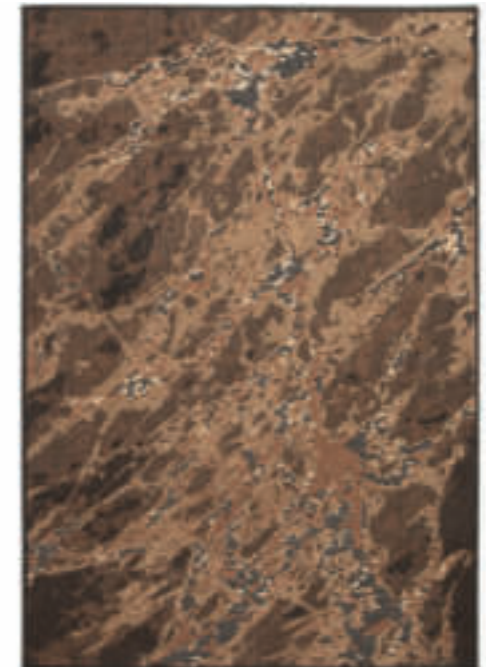

SHAPES

DELIVERY

- standard sizes: 2 weeks
- special sizes: 4 weeks

silver

grey

blue

brown/black

Mila 011