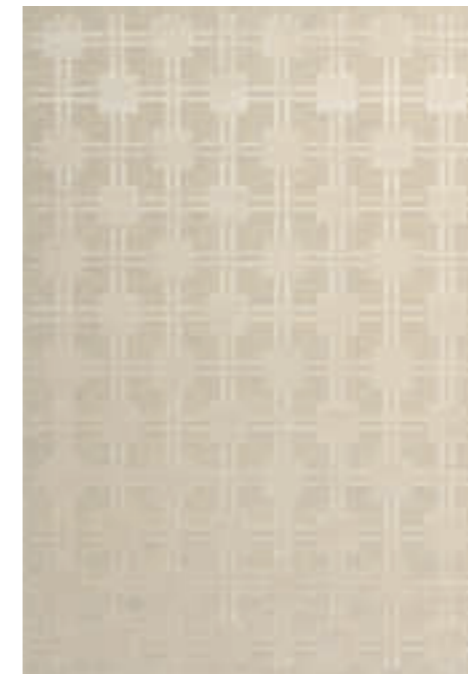

SPECIAL SIZES

- max width 280 cm
- max length 380 cm

SHAPES

DELIVERY

- standard sizes: 2 weeks
- special sizes: 4 weeks

quadra - ivory/ivory

diabolo - ivory/ivory

horizon - ivory/ivory