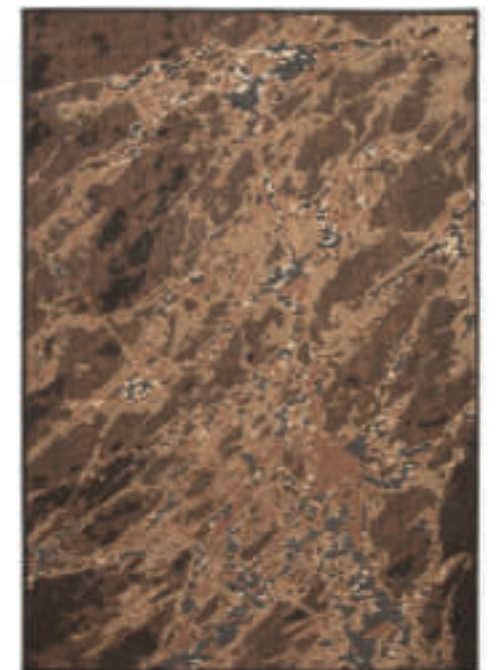

brown/black